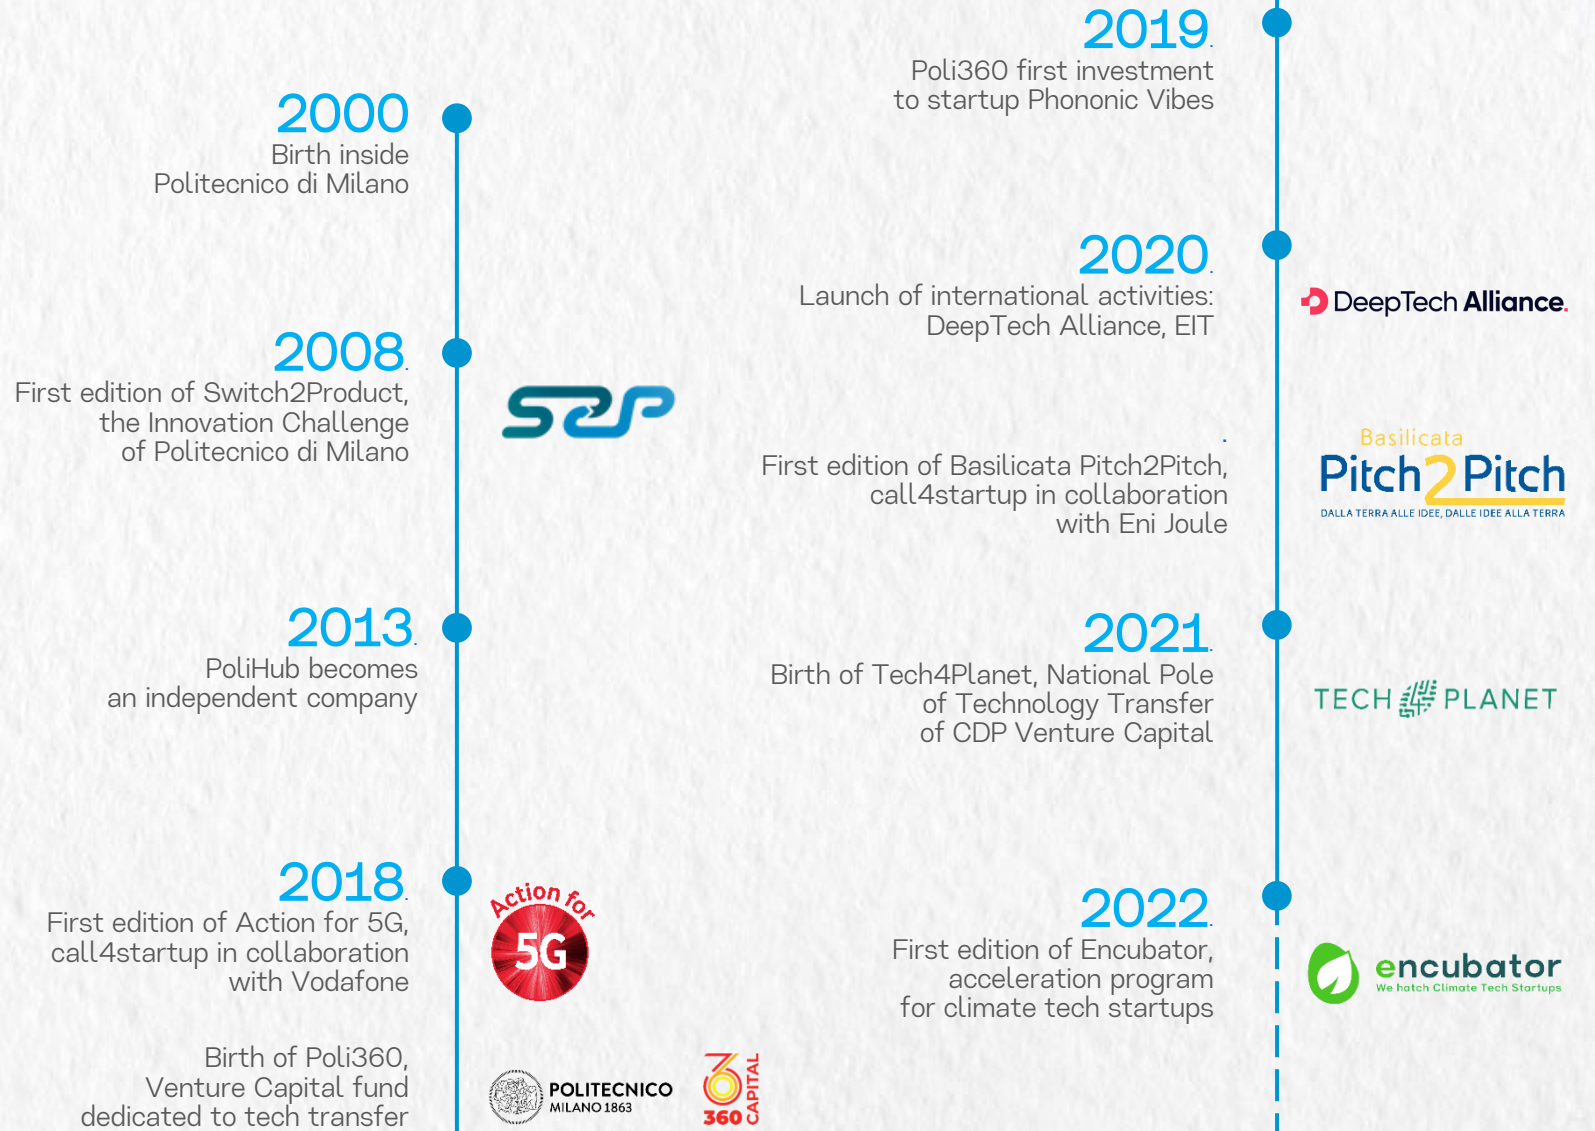

a DREAMERS STORY