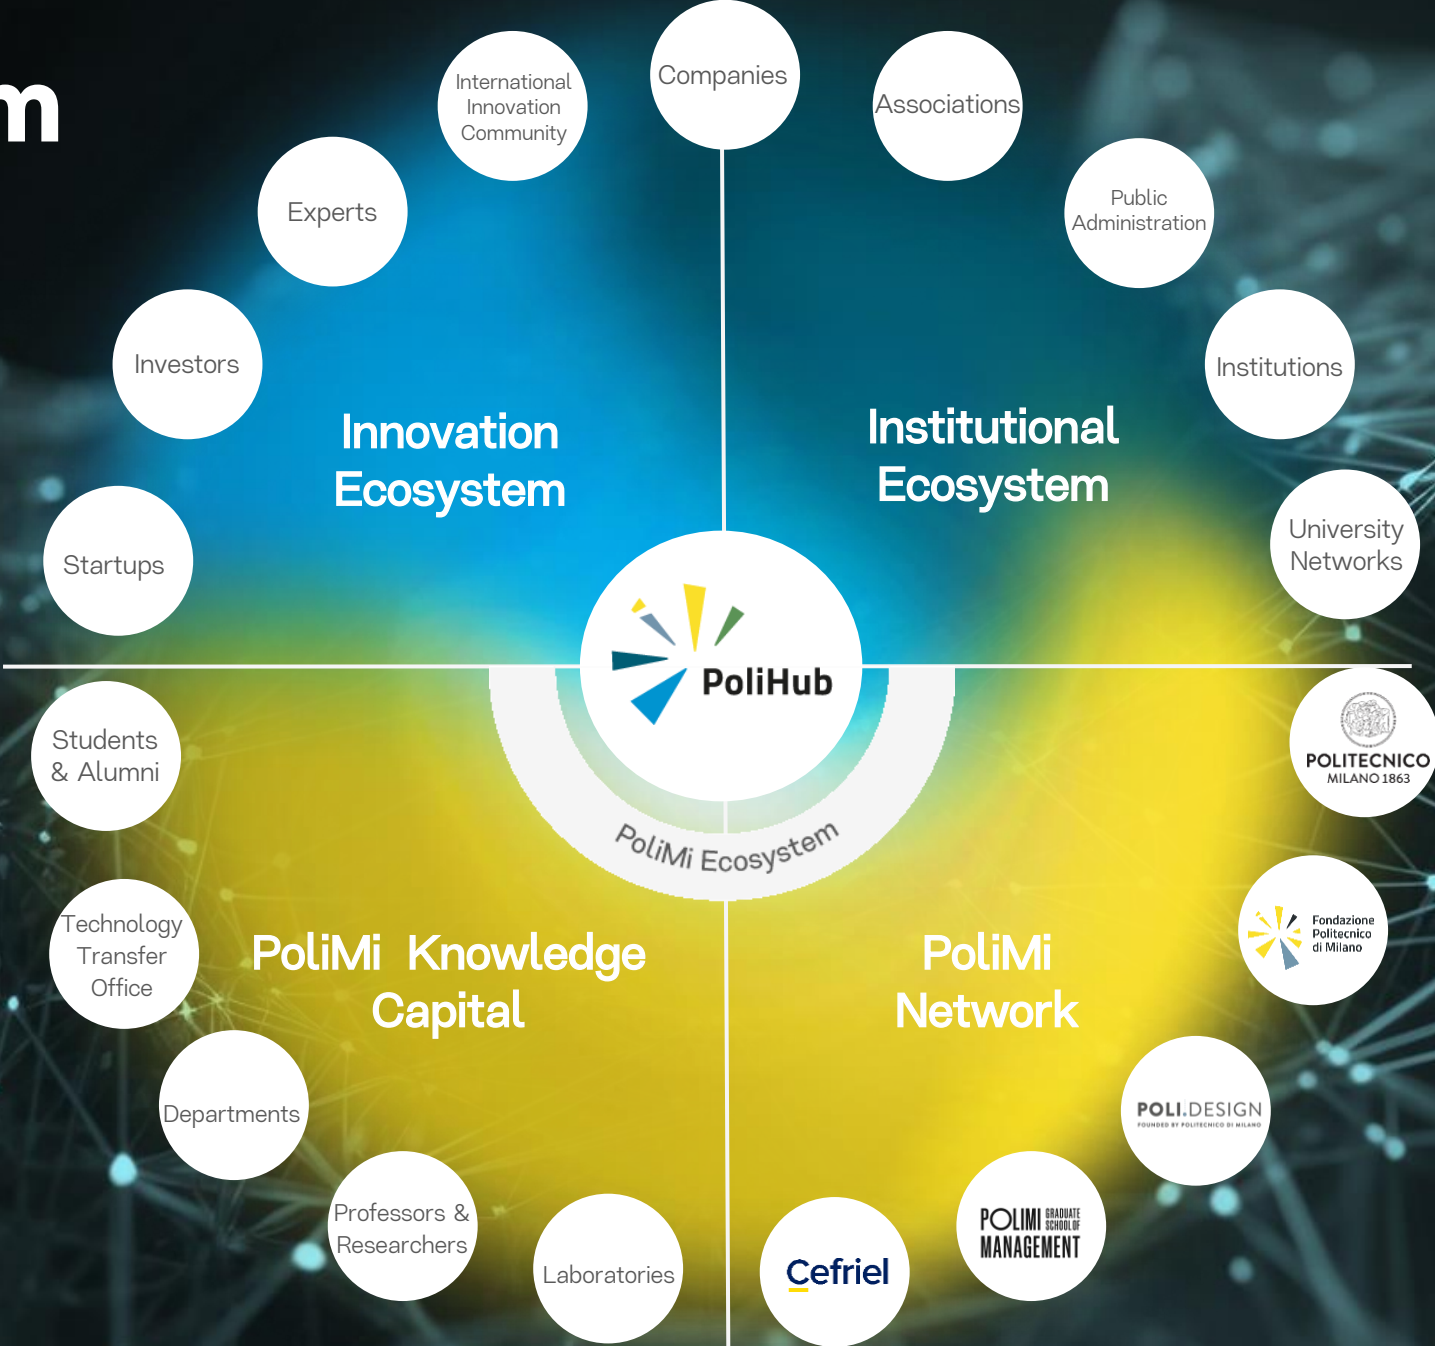

Mission

Our mission is to support the creation of Deep Tech startups that will generate value for society and economy, steering them towards a model of sustainable progress based on science and technology, by leveraging on **Politecnico di Milano's ecosystem**.

Corporates

We support companies in exploring **new products, services, and business models** through **collaborations with startups** in PoliHub ecosystem.

Investors

We collaborate with a network of **investors, business angels, and venture capitalists** interested in establishing connections with **Deep Tech** startups in the context of **early-stage development** investments.

PoliHub Community

2

Main Exits

50

Enhanced patents

Ecosystem

OUR TRAVEL BUDDIES

INTERNATIONAL PARTNERSHIPS

WE BELIEVE IN THE POWER OF COMMUNITY

Our community of Deep Tech Innovators

The value of the **community**

PoliHub is a community generator. It is an ecosystem where startups, companies, experts, institutions and investors find the most fertile environment to cultivate new business opportunities.